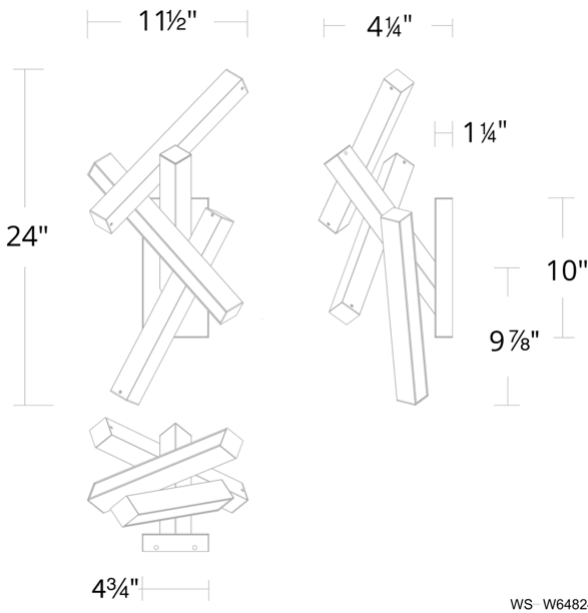

# Chaos

WS-W64824

**PRODUCT DESCRIPTION**

Add this random work of art into your outdoor or indoor setting. Stack two or three fixtures together to make a singular design statement in large homes or commercial settings. Bars of light are assembled in an amazing arrangement concealing integral LEDs. An extraordinary array of entangled forms of light.

**FEATURES**

- Driver concealed within the canopy
- Wet location rated for outdoor use
- Fixed sculptural form

**SPECIFICATIONS**

<b>Rated Life</b>	54000 Hours
<b>Standards</b>	ETL, cETL, Wet Location Listed, IP65, Title 24 JA8: 2019 Compliant
<b>Input</b>	120-277V, 50/60Hz
<b>Dimming</b>	ELV, 0-10V, TRIAC
<b>Mounting</b>	Can be mounted on wall in all orientations
<b>Color Temp</b>	3000K
<b>CRI</b>	90
<b>Construction</b>	Extruded aluminum body with PC diffuser

Model & Size	Color Temp	Finish	LED Watts	LED Lumens	Delivered Lumens
WS-W64824 24"	3000K	BK Black	22.7W	1228	768

Example: **WS-W64824-BK**

For custom requests please contact [customs@modernforms.com](mailto:customs@modernforms.com)