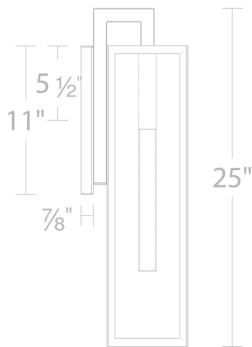

**REPLACEMENT PARTS**

- RPL-GLA-24218 - Replacement Glass
- RPL-DIF-24218 - Replacement Diffuser

Model & Size	Color Temp	Finish	LED Watts	LED Lumens	Delivered Lumens
WS-W24218 18"	3000K	BK Black	11.7W	800	378

**FEATURES**

- Driver concealed within the canopy
- Diffuser rotates up to 45 degrees for a modern twist to the classic lantern design
- Clear glass panels are framed with an etched border

**SPECIFICATIONS**

**REPLACEMENT PARTS**

- RPL-GLA-24225 - Replacement Glass
- RPL-DIF-24225 - Replacement Diffuser

WS-W24222

Model & Size	Color Temp	Finish	LED Watts	LED Lumens	Delivered Lumens
WS-W24225 25"	3000K	BK Black	16.8W	1200	335