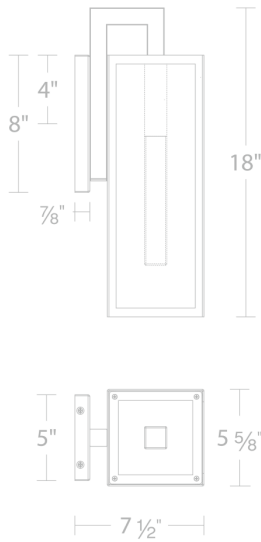

WS-W24218

Project: _____

Location: _____

Fixture Type: _____

Catalog Number: _____

AVAILABLE FINISHES:

Cambridge

WS-W24218

PRODUCT DESCRIPTION

A classic sensibility with timeless style. This exterior LED wall luminaire beckons like a glowing lantern to welcome guests to your fine home. Available in three sizes.

FEATURES

- Driver concealed within the canopy
- Diffuser rotates up to 45 degrees for a modern twist to the classic lantern design
- Clear glass panels are framed with an etched border

SPECIFICATIONS

Rated Life	50000 Hours
Standards	ETL, cETL, Wet Location Listed, IP65, Dark Sky Friendly
Input	120/277V, 50/60Hz
Dimming	ELV: 100-5%, TRIAC: 100-5%
Mounting	Can be mounted on wall vertically or upside down
Color Temp	3000K
CRI	90
Construction	Extruded aluminum body and etched acrylic diffuser framed in clear glass panels etched along the border

REPLACEMENT PARTS

- RPL-GLA-24218 - Replacement Glass
- RPL-DIF-24218 - Replacement Diffuser

Model & Size	Color Temp	Finish	LED Watts	LED Lumens	Delivered Lumens
WS-W24218 18"	3000K	BK Black	11.7W	800	378

Example: **WS-W24218-BK**

For custom requests please contact customs@modernforms.com