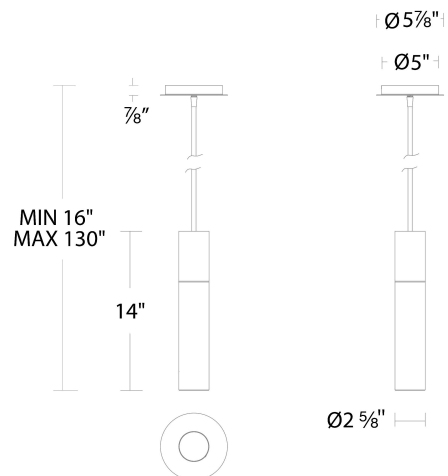

#### SPECIFICATIONS

Color Temp:	3000K
Input:	120 VAC,50/60Hz
CRI:	90
Dimming:	ELV: 100-10% ,TRIAC: 100-10%
Rated Life:	54000 Hours
Standards:	ETL, cETL,Title 24 JA8-2019 Compliant Wet Location Listed
Construction:	Aluminum body, glass diffuser

#### REPLACEMENT PARTS

- RPL-GLA-63114 - Glass
- RPL-RDOOUT06-866 - Rod
- RPL-RDOOUT12-866-BK - Rod

#### LINE DRAWING:

PD-W63114